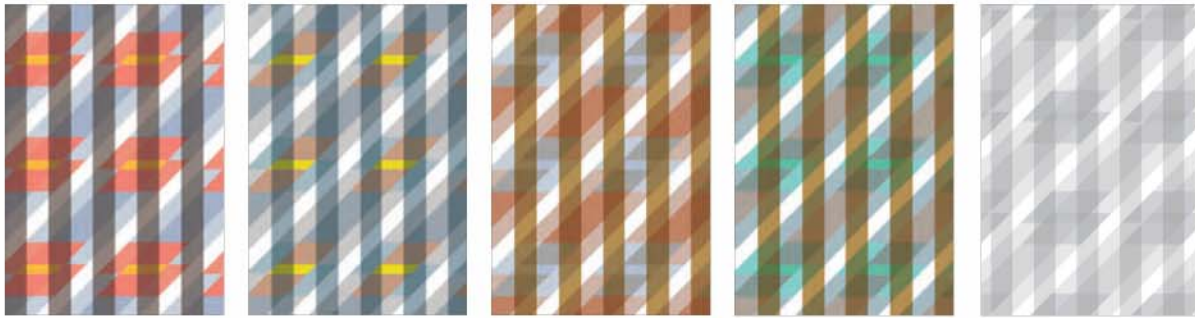

**Above:** Overlay, Blue/Red, 24'W x 8'H  
Request sample for accurate color  
\*Yellow outline indicates 4" x 8" sample

### Pattern Colorways

Blue/Red

Gold/Blue

Pink/Yellow

Green/Gold

White

#### Technique

Option D: AST, one side

Option W: AST, two sides

Option E: AST + Vitracolor, one side

Option I: Eco-Etch, side one  
AST, side two  
*(White Colorway Only)*