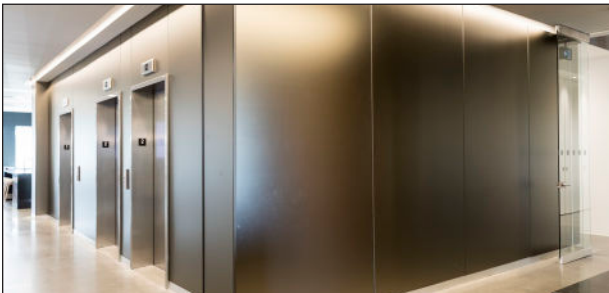

Vector Silk™

All-over etched surface that minimizes reflectivity

Choose from a range of neutral, vibrant, and mirror finishes. Get creative by combining Vector Etch patterns for a multi-dimensional look.