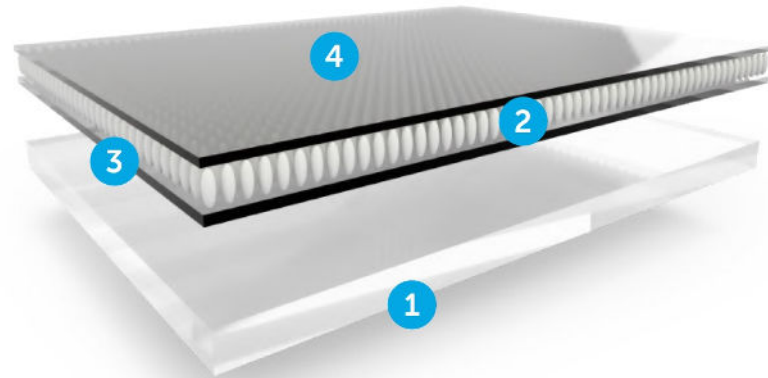

ON

OFF

LCG[®] Smart Glass

Switchable Glass
Powered by Gauzy

Skyline Design

Retrofit Solution: LCG[®] Smart Glass Applied Film

Adhesive smart films allow any glass to be instantly converted into smart glass.

Retrofit Solution: LCG[®] Smart Glass Applied Film

1. Glass
2. LC Film with PET-ITO
3. Dry Adhesive
4. Scratch Proof Coating

Specifications: LCG[®] Smart Glass Applied Film

White

Dark

Film Optical Performance				
Attribute	OFF	ON ₁	OFF	ON ₁
Parallel Light Transmittance	4%	74%	2.9%	48%
VLT (Total Transmittance)	67%	77%	36%	50%
Haze (ON) ₂	3.8%		3.8%	
Color Grade	L* = 82.3		L* = 64.7	
	a* = 0.7		a* = 0.55	
	b* = 7.4		b* = 8.2	
Film Technical Properties				
Switching Time	10ms			
Lifecycle	18 Million +			
Operating Temperature	-20°C to +70°C			
Power Consumption	1-3W/m ²			
Film Thickness ₃	560μ			
Roll Widths(mm) ₄	1200, 1500		1200, 1500	
Cut-to-Fit	Custom Sizes, Shapes, Busbar Position; Holes and Notches			
Glass Types	Annealed, Tempered, Clear, Low Iron/Ultra Clear, IG Units, Other			
Adhesive Type	Dry			
Scratchproof Coating	Yes			
Storage Conditions	-20°C to +60°C, <50% Humidity			
Electrical Performance				
Controller Types	Mini, Flex, Multiplex, Custom			
Operating Modes	Fade, ON/OFF, Dimming			
Operating Voltage	48-70VAC			
Operating Frequency	25,32,50Hz			

ON LCG[®] Smart Glass Applied Film

- Available in rolls or laser cut-to-fit sheets
- Custom busbar positioning
- Dry adhesive
- Scratch-proof coating

OFF LCG[®] Smart Glass Applied Film

- Available in rolls or laser cut-to-fit sheets
- Custom busbar positioning
- Dry adhesive
- Scratch-proof coating