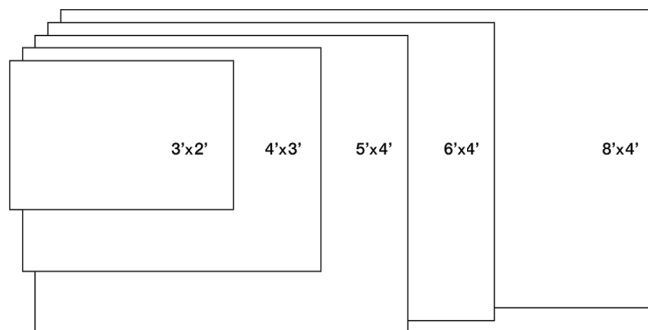

Sustainably
made in our
Chicago factory

Guaranteed
to last the life
of the wall

Skyline Design

TO ORDER 888-278-4660 or
glassboards@skydesign.com

SKYLINE DESIGN DEFINE™ GLASSBOARDS.

Brand it! Choose from 16 popular colors and five sizes or make your own. Same price, same lead time.

We can ship five popular sizes immediately or create glassboards to your exact specifications—color, images, dimensions up to 12' x 8', and magnetic or non-magnetic.

Priced 20% less than the leading manufacturer