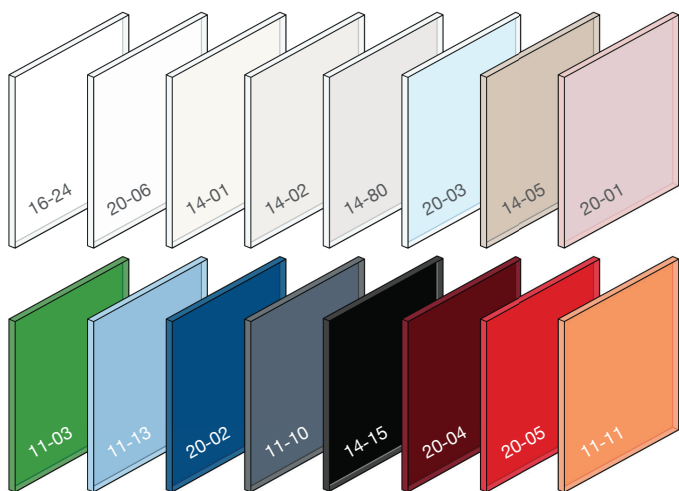

ELEGANT, DURABLE, AFFORDABLE. THE NEW GLASSBOARDS.

Skyline Design

skydesign.com

SKYLINE DESIGN DEFINE™ GLASSBOARDS.

Easily cleanable nonporous surface.

Define™ Glassboards are made with 1/4" Starphire® Ultra Clear™ tempered safety glass, the best and strongest glass available on the market with pristine color clarity. Compatible with any type of marker, the frameless boards come with hidden hardware that lends a clean and elegant aesthetic to any workspace or classroom.

Sustainably
made in our
Chicago factory

Guaranteed
to last the life
of the wall

Skyline Design

TO ORDER 888-278-4660 or
glassboards@skydesign.com

SKYLINE DESIGN DEFINE™ GLASSBOARDS.

Brand it! Choose from 16 popular colors and five sizes or make your own. Same price, same lead time.

We can ship five popular sizes immediately or create glassboards to your exact specifications—color, images, dimensions up to 12' x 8', and magnetic or non-magnetic.

Priced 20% less than the leading manufacturer