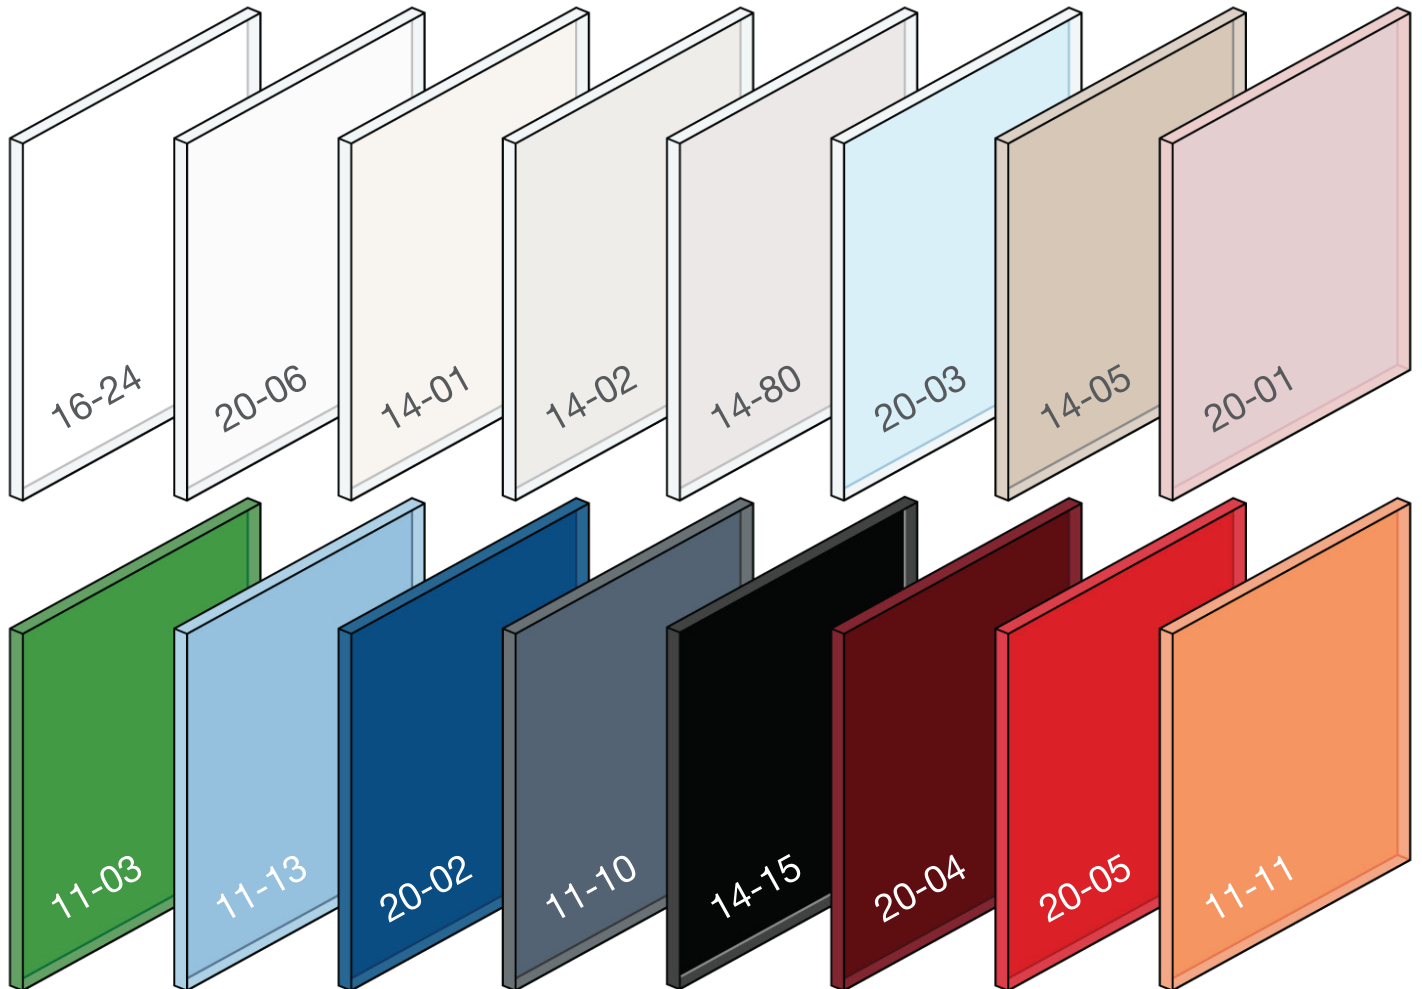

# SKYLINE DESIGN DEFINE™ GLASSBOARDS: COLOR

**Choose from 16 popular colors or specify your own. Same price, same lead time.**

We can ship standard sizes immediately or create glassboards to your exact specifications—color, images, dimensions up to 96" x 144", and magnetic or non-magnetic.

Sustainably made in our Chicago factory

Guaranteed to last the life of the wall

Made with Starphire® Ultra Clear™ Glass for pristine color clarity

Skyline Design

**TO ORDER** 888-278-4660 or  
glassboards@skydesign.com