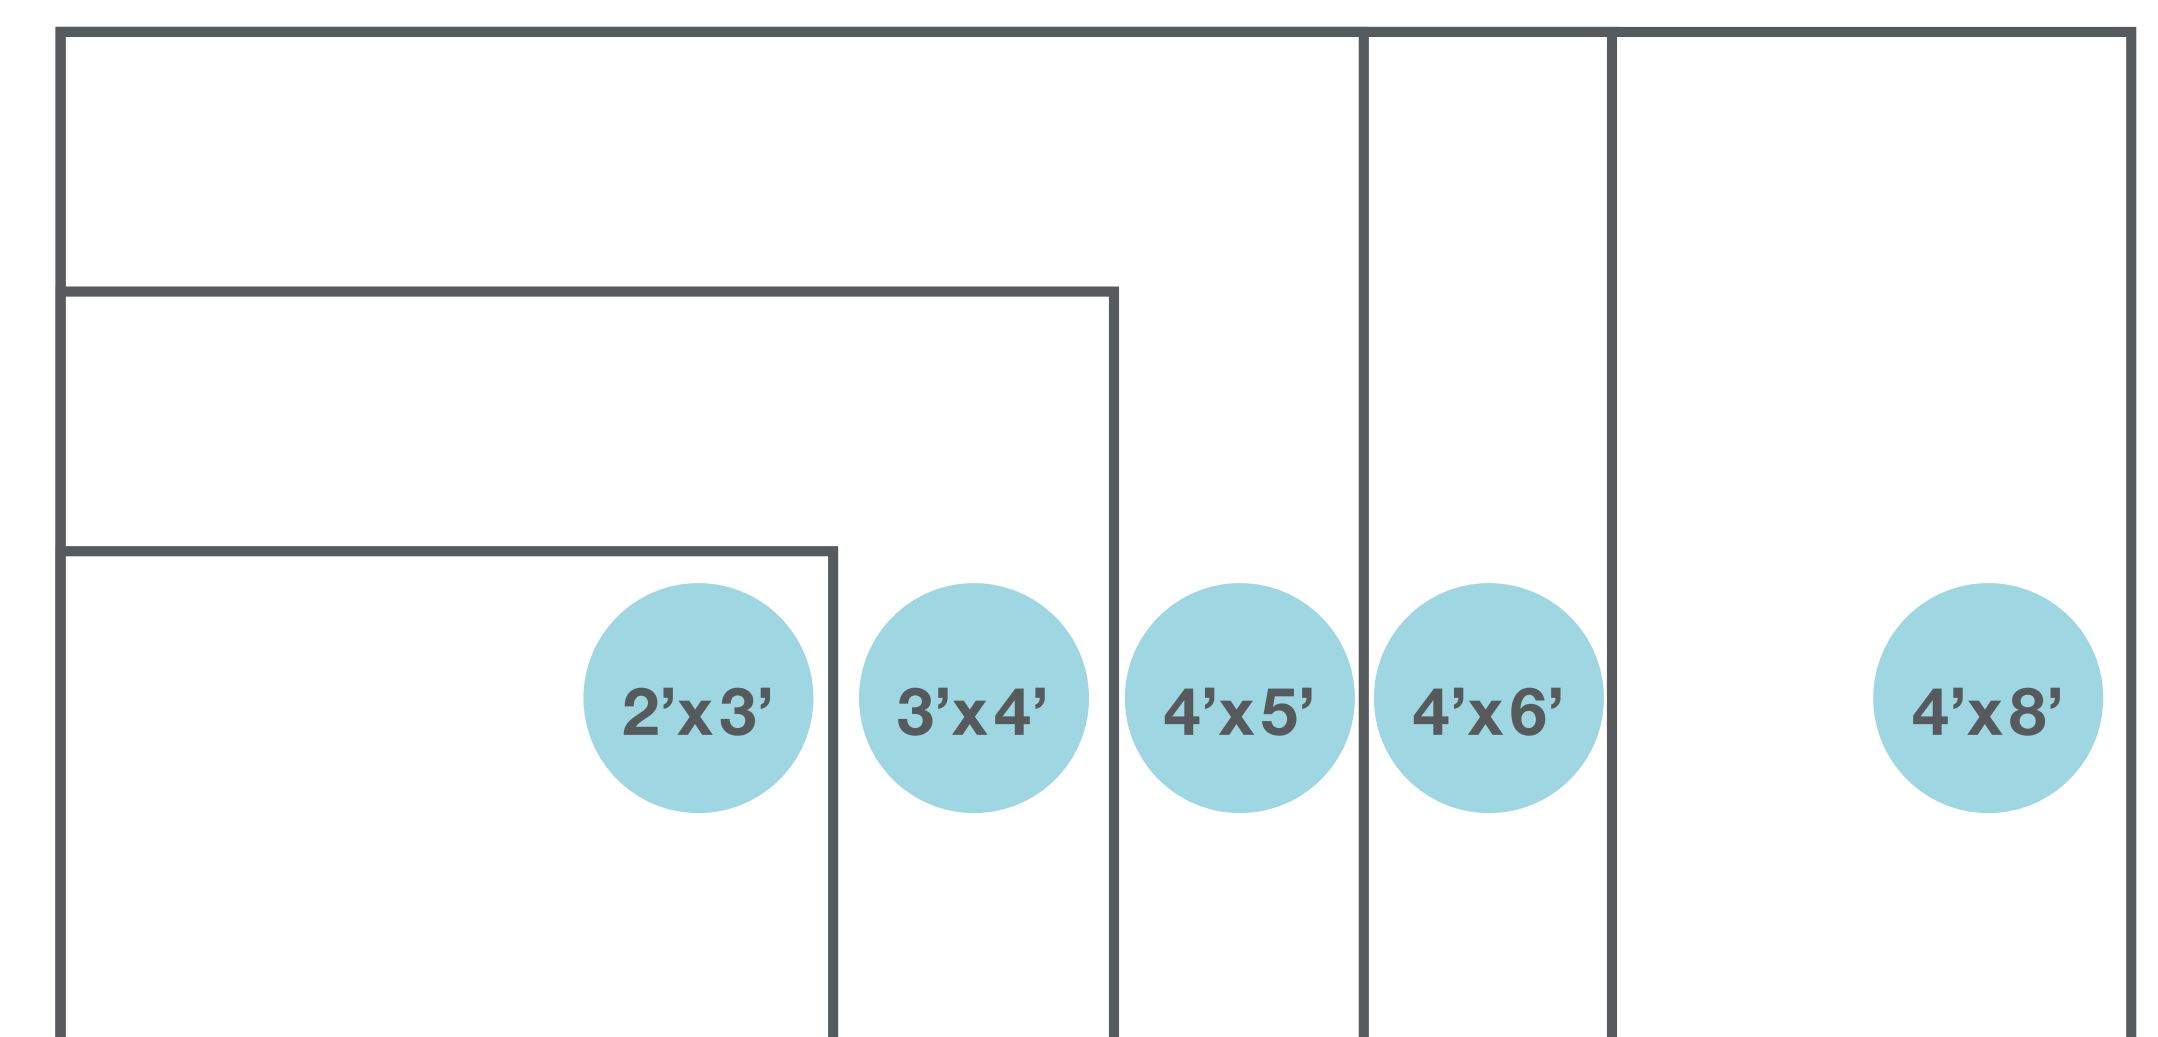

SIZES

**Contact your local sales rep or the Skyline Design
glassboards sales team for more information!**
glassboards@skydesign.com / (888) 278-4660